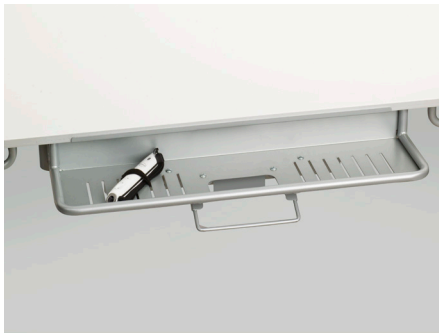

Included shelf is the perfect storage for markers and erasers

Model #
EDUIWB

Dimensions (W x D x H)
Overall: 66 x 32 x 73-90.5 inches

Weight
EDUIWB 160 pounds

Warranty
For more information, please visit: bretford.com/warranty

Locking Casters

Four 4" casters, each with locking brake, are secured to the base.

Laptop Platform

Laptop platform supports up to a 17" laptop computer. Includes adjustable clamps that rotate 270°.

Marker Tray

A 23.3 x 5.5 inch tray mounts below the whiteboard and is slotted to allow electronic pens and remote to Velcro in place during transport.

Height-Adjustable

Height adjustable by the use of a gas shock to place the image at the appropriate height for use.

Powered

Includes a UL listed 6-outlet power strip with 20' power cord and built in cord winder to reach an outlet, even from the center of a room.

Movable

Fits through a 32" doorway and features four 4" locking casters for easy transport.